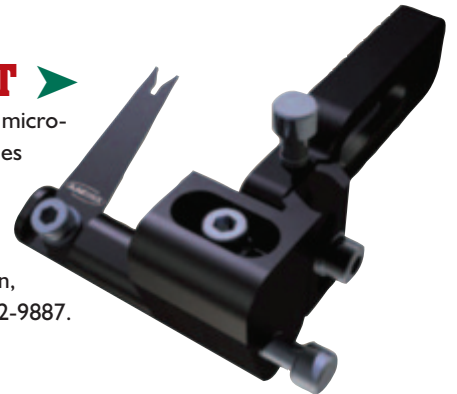

AAE/CAVALIER PRO BLADE REST

Developed with the help of AAE's staff shooters, the Pro Blade Rest is the toughest micro-adjustable target rest on the market today. It features AAE's own design in launcher blades with a unique indexing system for changing out the launcher without having to readjust the tune. Laser-etched adjustment lines and oversized lock-down machine screws complete this rest. The Pro Blade Rest comes standard with .010-inch and .012-inch blades to help the elite target shooter create the perfect tune. For more information, Circle #186, log onto arizonaarchery.com or call (928) 772-9887.